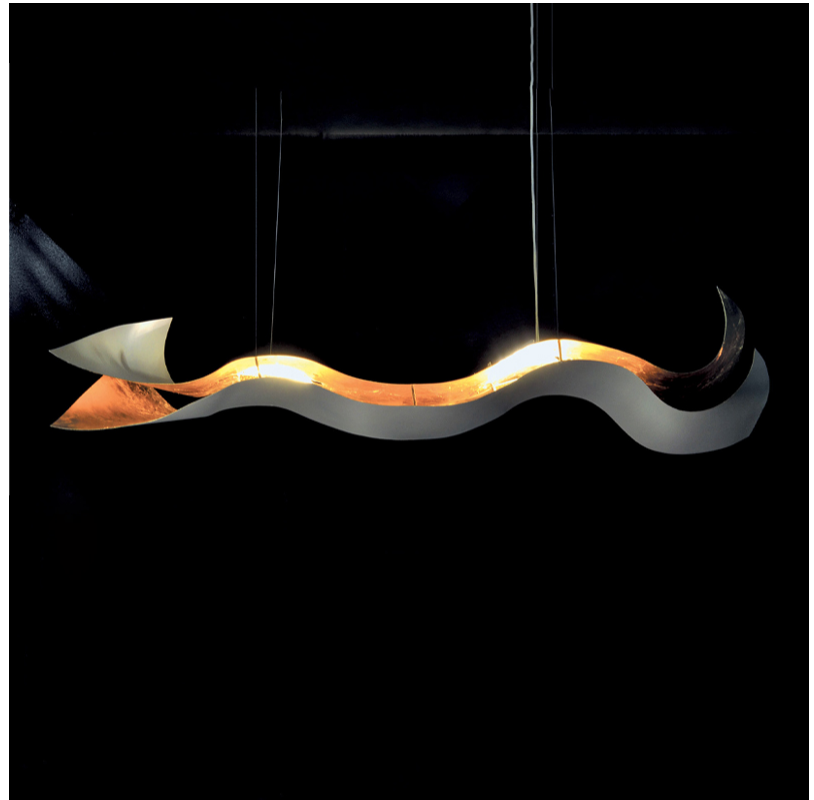

TEMPO PERSO SUSPENSION

D131256- _____
base number

1. To build a product code in our configurator select the specify button on the base model # product page
2. To build a manual product code on this datasheet choose from the options listed below in blue font and add the suffix to the base model #

GENERAL

Series: Tempo Perso
Brand: Knikerboker
Division: Design
Mounting Type: Suspension
Mounting Location: Ceiling
Subcategory: Pendant

PHYSICAL

Shape: Curves
Length (mm): 160
Length (in): 63
Height (mm): 300
Height (in): 11 ¹³/₁₆
Light Distribution: Indirect
Fixture Finish: EWH / EBK / MAN / COF / PRD / SLF / GLF / CLF / BRL / EWS / EWG / EWC / EWR / EBS / EBG / EBC / EBC / EBB / MAS / MAD / MAC / MAB / COS / CGO / CCL / CBL / PRS / PRG / PRC / PRB
Fixture Material: Aluminum
Cable Details: 4 Steel Cables 2000mm / 78 3/4" - Silicon Cable 2000mm / 78 3/4"

ELECTRICAL

Lamp Type: LED
Total Output Wattage (W): 40
Dimming: Tri-Mode (Non-Dimming and Phase Dimming (120Vac only) and 0-10V Dimming)
Driver Included: Yes
Driver Location: Integrated
Driver Type: Constant Current - Universal
Driver Class: Class 2
Input Voltage (V): 120 - 277
Constant Current (MA): 250
Upon Request: 0-10Vdc dimming / Phase dimming @120Vac / 277Vac

LED

Number of LEDs: 4
Color Temperature (°K): 3000
Max. Delivered Lumen (lm): 4400
CRI: >85 CRI
Lamp Life (hrs): 50000

OPTICAL

RATINGS AND CERTIFICATIONS

Certified By: CSA Certified to UL and CSA Standards
IP rating: IP20