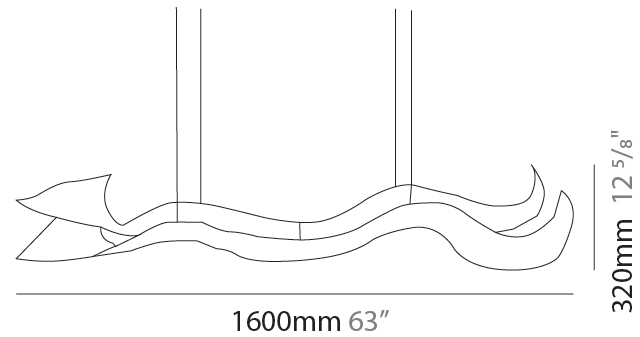

TEMPO PERSO SUSPENSION

D131526- _____
base number

1. To build a product code in our configurator select the specify button on the base model # product page
2. To build a manual product code on this datasheet choose from the options listed below in blue font and add the suffix to the base model #

GENERAL

Series: Tempo Perso
Brand: Knikerboker
Division: Design
Mounting Type: Suspension
Mounting Location: Ceiling
Subcategory: Pendant

PHYSICAL

Shape: Abstract
Length (mm): 1600
Length (in): 63
Height (mm): 320
Height (in): 12 5/8
Light Distribution: Direct
Fixture Finish: EWH / EBK / MAN / COF / PRD / SLF / GLF / CLF / BRL / EWS / EWG / EWC / EWR / EBS / EBG / EBC / EBC / EBB / MAS / MAD / MAC / MAB / COS / CGO / CCL / CBL / PRS / PRG / PRC / PRB
Fixture Material: Aluminum
Cable Details: 4 Steel Cables 2000mm / 78 3/4" - Silicon Cable 2000mm / 78 3/4"

ELECTRICAL

Lamp Type: LED
Total Output Wattage (W): 40
Dimming: Tri-Mode (Non-Dimming and Phase Dimming (120Vac only) and 0-10V Dimming)
Driver Included: Yes
Driver Location: Integrated
Driver Type: Constant Current - Universal
Driver Class: Class 2
Input Voltage (V): 120 - 277
Constant Current (MA): 250
Upon Request: 0-10Vdc dimming / Phase dimming @120Vac / 277Vac

LED

Number of LEDs: 4
Color Temperature (°K): 3000
Max. Delivered Lumen (lm): 4400
CRI: >85 CRI
Lamp Life (hrs): 50000

OPTICAL

RATINGS AND CERTIFICATIONS

Certified By: CSA Certified to UL and CSA Standards
IP rating: IP20