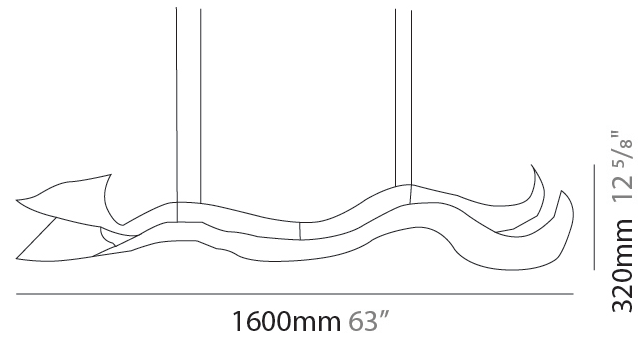

GENERAL

Series: Tempo Perso
Brand: Knikerboker
Division: Design
Mounting Type: Suspension
Mounting Location: Ceiling
Subcategory: Pendant

PHYSICAL

Shape: Abstract
Length (mm): 1600
Length (in): 63
Height (mm): 320
Height (in): 12 ⁵/₈
Extension (mm): 2000
Extension (in): 78 ³/₄
Light Distribution: Direct
Fixture Finish: EWH / EBK / MAN / COF / PRD / SLF / GLF / CLF / BRL / EWS / EWG / EWC / EWR / EBS / EBG / EBC / EBC / EBB / MAS / MAD / MAC / MAB / COS / CGO / CCL / CBL / PRS / PRG / PRC / PRB
Fixture Material: Aluminum
Cable Details: 4 Steel Cables 2000mm / 78 3/4" - Silicon Cable 2000mm / 78 3/4"

ELECTRICAL

Lamp Type: LED
Bulb Included: Bulb Included
Total Output Wattage (W): 40
Dimming: Tri-Mode (Non-Dimming and Phase Dimming (120Vac only) and 0-10V Dimming)
Driver Included: Yes
Driver Location: Integrated
Driver Type: Constant Current - Universal
Driver Class: Class 2
Input Voltage (V): 120 - 277
Constant Current (MA): 250
Upon Request: 0-10Vdc dimming / Phase dimming @120Vac / 277Vac

LED

Number of LEDs: 4
Color Temperature (°K): 3000
Max. Delivered Lumen (lm): 4400
CRI: >85 CRI
Lamp Life (hrs): 50000

OPTICAL

RATINGS AND CERTIFICATIONS

Certified By: CSA Certified to UL and CSA Standards
IP rating: IP20