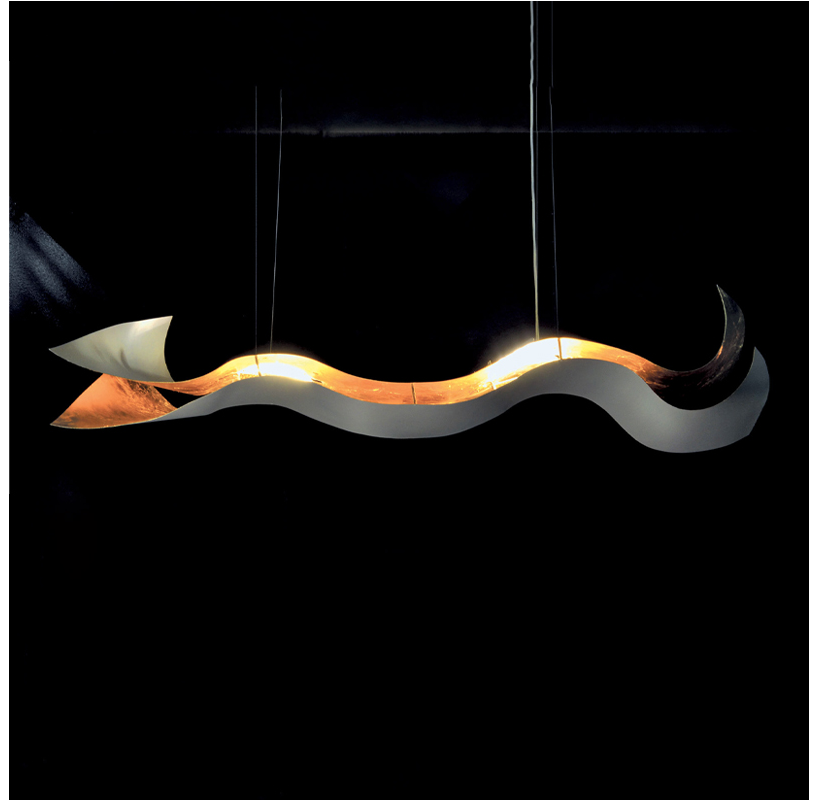

TEMPO PERSO SUSPENSION

D131229- _____
base number

1. To build a product code in our configurator select the specify button on the base model # product page
2. To build a manual product code on this datasheet choose from the options listed below in blue font and add the suffix to the base model #

GENERAL

Series: Tempo Perso
Brand: Knikerboker
Division: Design
Mounting Type: Suspension
Mounting Location: Ceiling
Subcategory: Pendant

PHYSICAL

Shape: Curves
Length (mm): 1000
Length (in): 39 3/8
Height (mm): 200
Height (in): 7 7/8
Light Distribution: Indirect
Fixture Finish: EWH / EBK / MAN / COF / PRD / SLF / GLF / CLF / BRL / EWS / EWG / EWC / EWR / EBS / EBG / EBC / EBC / EBB / MAS / MAD / MAC / MAB / COS / CGO / CCL / CBL / PRS / PRG / PRC / PRB
Fixture Material: Aluminum
Cable Details: 4 Steel Cables 2000mm / 78 3/4" - Silicon Cable 2000mm / 78 3/4"

ELECTRICAL

Lamp Type: LED
Total Output Wattage (W): 20
Dimming: Tri-Mode (Non-Dimming and Phase Dimming (120Vac only) and 0-10V Dimming)
Driver Included: Yes
Driver Location: Integrated
Driver Type: Constant Current - Universal
Driver Class: Class 2
Input Voltage (V): 120 - 277
Constant Current (MA): 250
Upon Request: 0-10Vdc dimming / Phase dimming @120Vac / 277Vac

LED

Number of LEDs: 2
Color Temperature (°K): 3000
Max. Delivered Lumen (lm): 2200
CRI: >85 CRI
Lamp Life (hrs): 50000

OPTICAL

RATINGS AND CERTIFICATIONS

Certified By: CSA Certified to UL and CSA Standards
IP rating: IP20