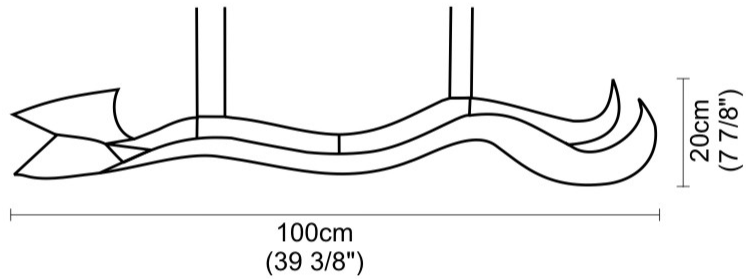

TEMPO PERSO SUSPENSION

D131229- _____
base number

1. To build a product code in our configurator select the specify button on the base model # product page
2. To build a manual product code on this datasheet choose from the options listed below in blue font and add the suffix to the base model #

GENERAL

Series: Tempo Perso
Brand: Knikerboker
Division: Design
Mounting Type: Suspension
Mounting Location: Ceiling
Subcategory: Pendant

PHYSICAL

Shape: Curves
Length (mm): 1000
Length (in): 39 3/8
Height (mm): 200
Height (in): 7 7/8
Light Distribution: Indirect
Fixture Finish: EWH / EBK / MAN / COF / PRD / SLF / GLF / CLF / BRL / EWS / EWG / EWC / EWR / EBS / EBG / EBC / EBC / EBB / MAS / MAD / MAC / MAB / COS / CGO / CCL / CBL / PRS / PRG / PRC / PRB
Fixture Material: Aluminum
Cable Details: 4 Steel Cables 2000mm / 78 3/4" - Silicon Cable 2000mm / 78 3/4"

ELECTRICAL

Lamp Type: LED
Total Output Wattage (W): 20
Dimming: Tri-Mode (Non-Dimming and Phase Dimming (120Vac only) and 0-10V Dimming)
Driver Included: Yes
Driver Location: Integrated
Driver Type: Constant Current - Universal
Driver Class: Class 2
Input Voltage (V): 120 - 277
Constant Current (MA): 250
Upon Request: 0-10Vdc dimming / Phase dimming @120Vac / 277Vac

LED

Number of LEDs: 2
Color Temperature (°K): 3000
Max. Delivered Lumen (lm): 2200
CRI: >85 CRI
Lamp Life (hrs): 50000

OPTICAL

RATINGS AND CERTIFICATIONS

Certified By: CSA Certified to UL and CSA Standards
IP rating: IP20